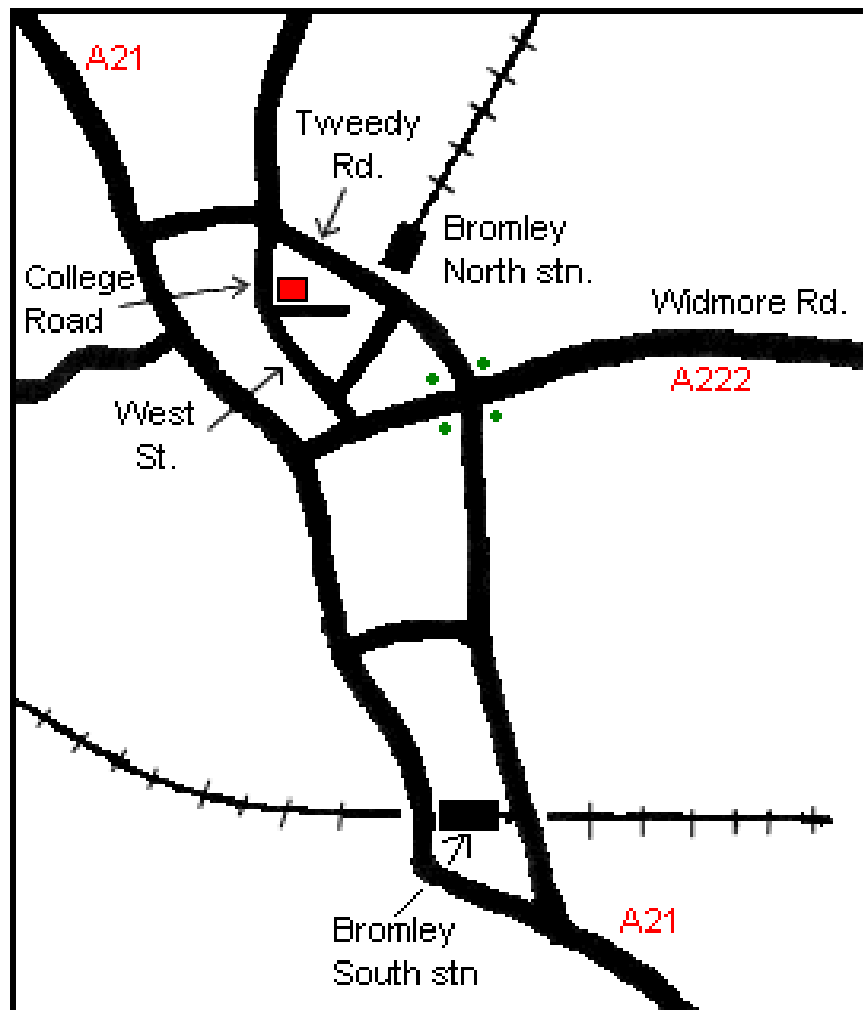

North West Kent Family History Society

(N.W. Kent and ancient Kent parishes now S.E. London incorporating TWFHS)

www.nwkfhs.org.uk

Bromley Branch Bromley Methodist Church College Road Bromley BR1 3NS

(on the corner of North St.)

Meetings are held on the **third Saturday of the month**. Doors open 9.45am ending 12.15pm

There is free parking at the church with access from College Road and North Street.

We welcome visitors, so please come along.

Bromley Branch contact: **Isabel Leslie** Email bromley@nwkfhs.org.uk