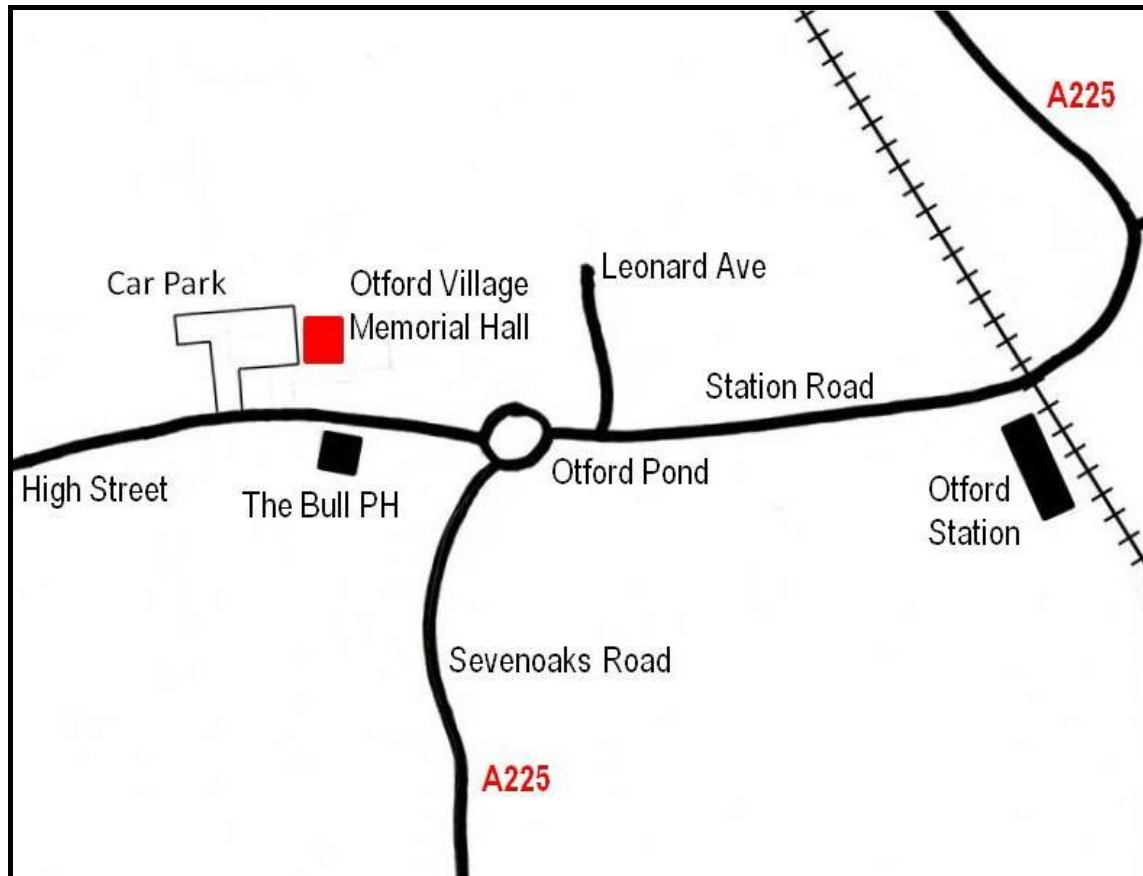

North West Kent Family History Society

(N.W. Kent and ancient Kent parishes now S.E. London incorporating TWFHS)

www.nwkfhs.org.uk

Sevenoaks Branch Otford Village Memorial Hall High Street Otford TN14 5PQ

(at junction with Crampton Road)

Meetings are held on the **second Thursday of the month** at 7.15pm ending 9.30pm

In addition to talks, there is a bookstall, continuing projects plus help with your research

We welcome visitors, so please come along.

Branch Chair: email sevenoaks@nwkfhs.org.uk

Programme Secretary: email sevenoaks@nwkfhs.org.uk

Branch Secretary: email sevenoaks@nwkfhs.org.uk